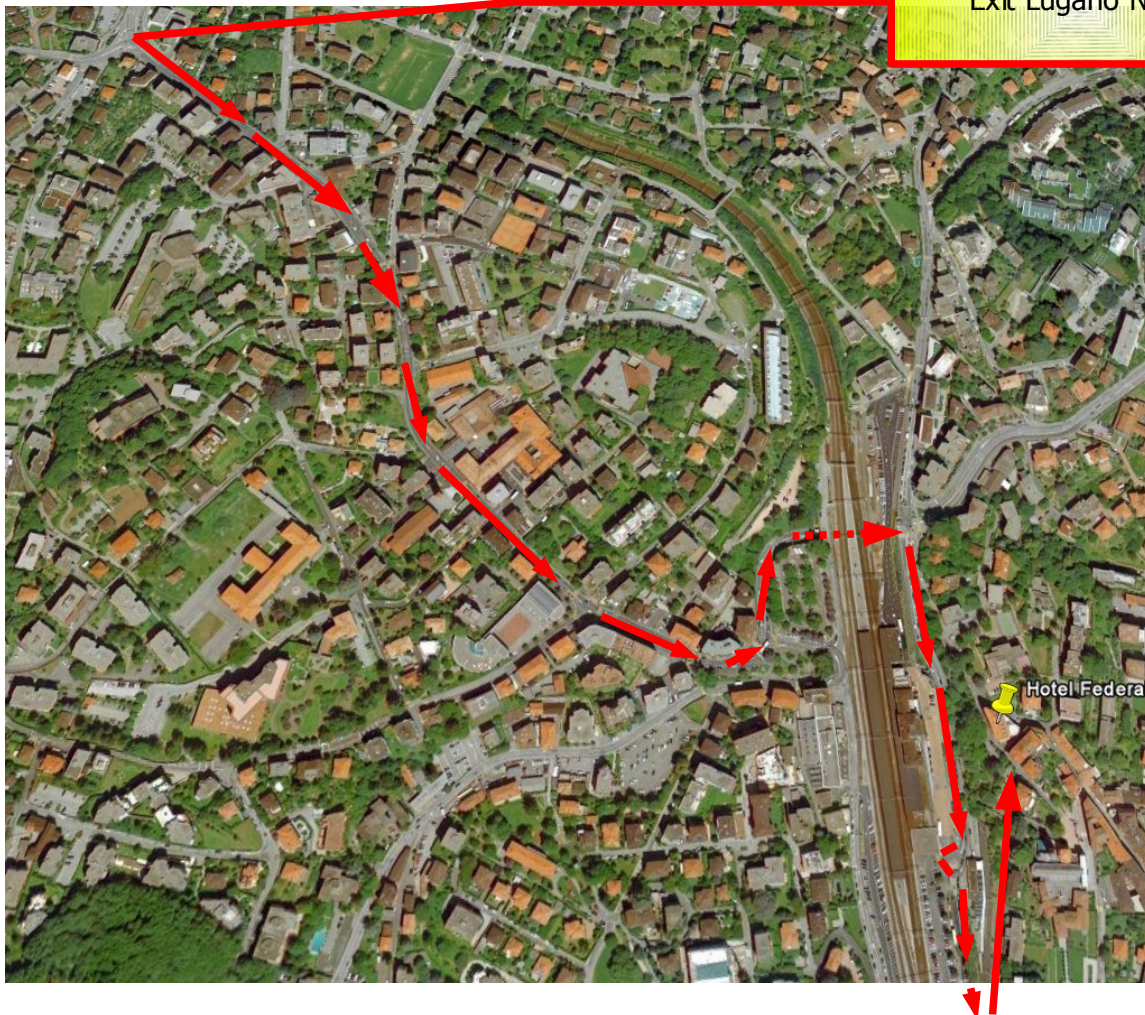

Highway A2 / E35
Exit Lugano Nord

Massagno
Breganzona

You are on highway North-South A2/E35 and take exit Lugano Nord

- at a large round about follow direction "Massagno Breganzona"
- at the next round about, which is the end of highway, continue straight ahead
- at the traffic light, take the middle lane and follow the traffic going down towards the center
- once you are in a short tunnel, take the right hand lane and stop at the traffic light
- just at the exit of the short tunnel, take a sharp right bend
- follow the road until you are at a small round about (train station) - there continue straight ahead for about 150 meters (about 0.1 mile)
- as soon as you see the possibility to make a sharp left turn into a small street, do it
- turn left right away again and go down the small steep street
- at the bottom of the street, make one last left turn and you are in front of the hotel