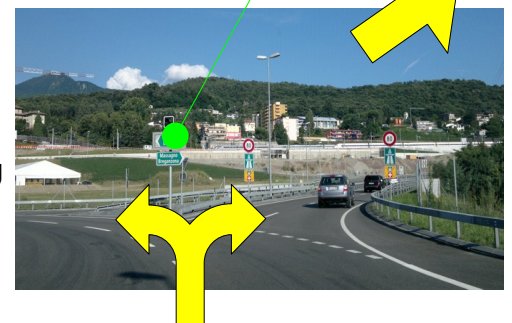

Highway A2 / E35
Exit Lugano Nord

Massagno
Breganzona

You are on highway North-South A2/E35 and take exit Lugano Nord

- at a large round about follow direction "Massagno Breganzona"
- at the next round about, which is the end of highway, continue straight ahead
- at the traffic light, take the middle lane and follow the traffic going down towards the center
- once you are in a short tunnel, take the right hand lane and stop at the traffic light
- just at the exit of the short tunnel, take a sharp right bend
- follow the road until you are at a small round about (train station) - there continue straight ahead for about 150 meters (about 0.1 mile)
- as soon as you see the possibility to make a sharp left turn into a small street, do it
- turn left right away again and go down the small steep street
- at the bottom of the street, make one last left turn and you are in front of the hotel